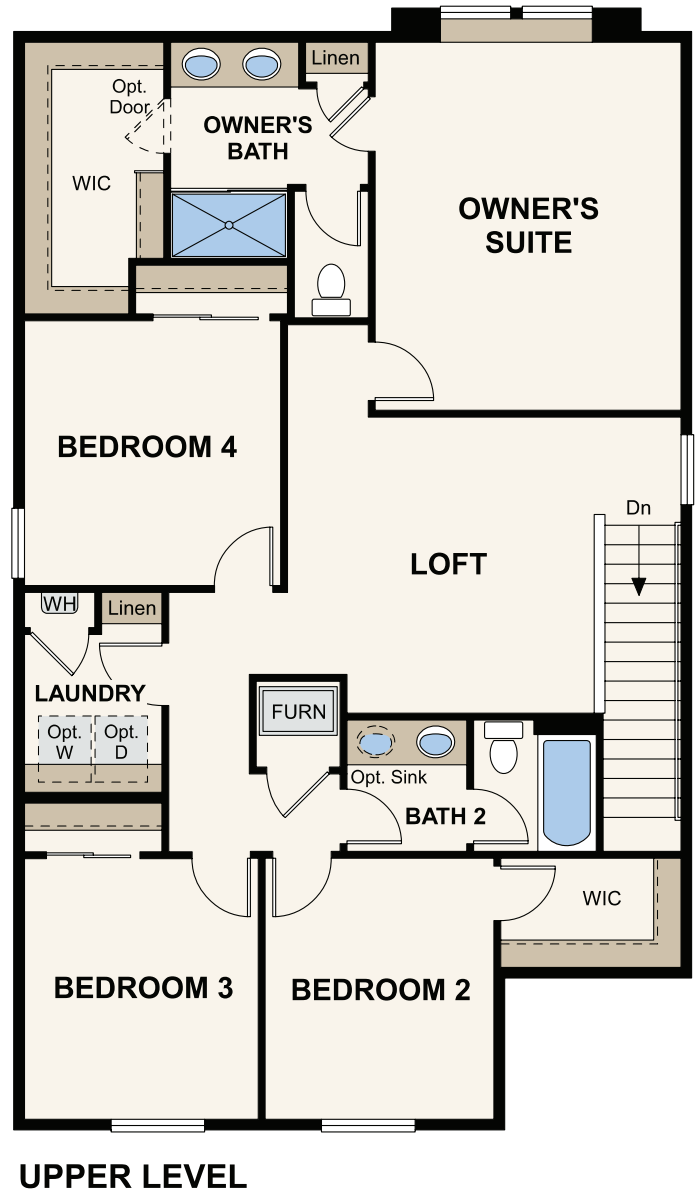

LEGATO

PONDEROSA | RESIDENCE 2090

APPROX. 2,090 SQ. FT. | 2-STORY | 4 BEDROOMS | 2.5 BATHROOMS | 2-BAY GARAGE

ELEVATION A

ELEVATION B

ELEVATION C

Prices, plans, and terms are effective on the date of publication and subject to change without notice. Square footage/acreage shown is only an estimate and actual square footage/acreage will differ. Buyer should rely on his or her own evaluation of usable area. Depictions of homes or other features are artist conceptions. Hardscape, landscape, and other items shown may be decorator suggestions that are not included in the purchase price and availability may vary. ©2025 Century Communities, Inc. Rev. 01/23/2025

FLOOR PLAN

Prices, plans, and terms are effective on the date of publication and subject to change without notice. Square footage/acreage shown is only an estimate and actual square footage/acreage will differ. Buyer should rely on his or her own evaluation of usable area. Depictions of homes or other features are artist conceptions. Hardscape, landscape, and other items shown may be decorator suggestions that are not included in the purchase price and availability may vary. ©2025 Century Communities, Inc. Rev. 01/23/2025