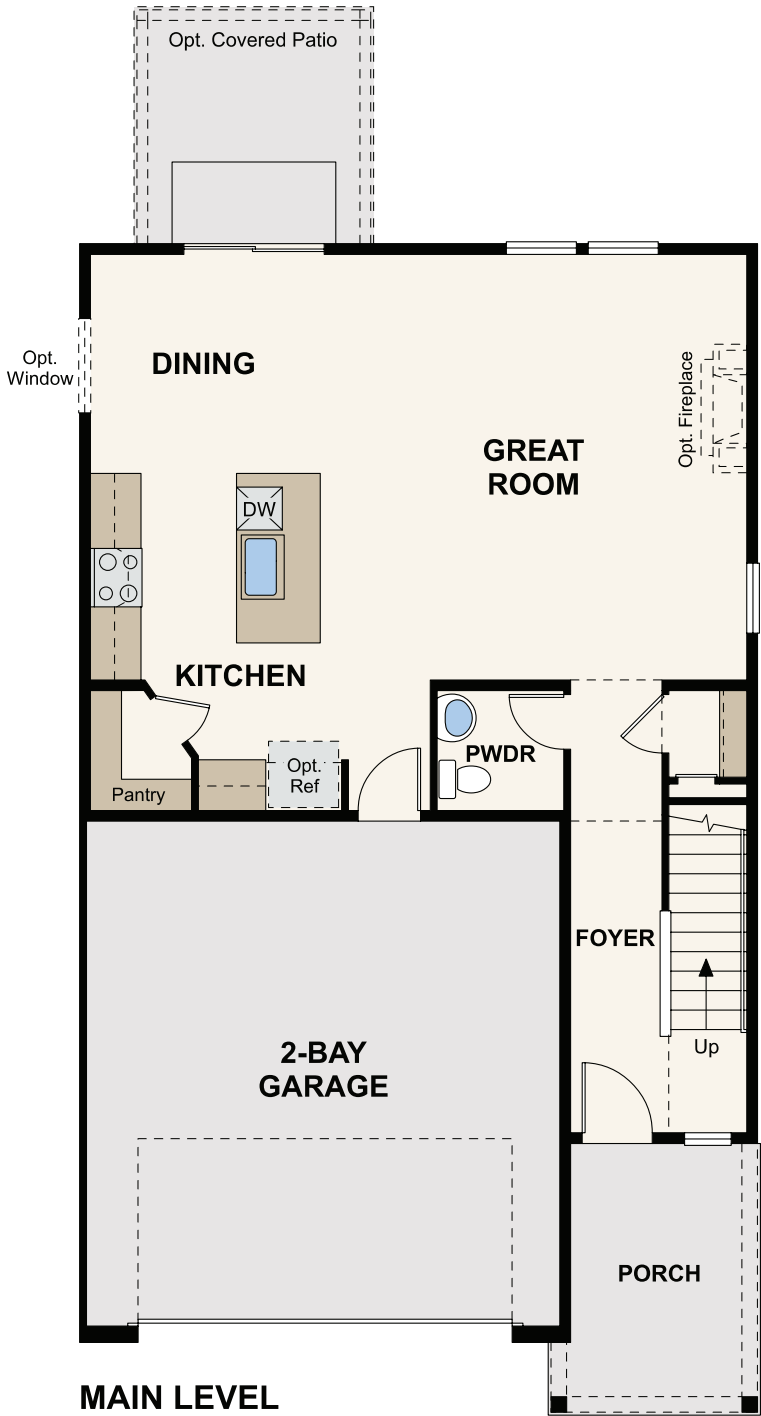

LEGATO

PONDEROSA | RESIDENCE 2090

APPROX. 2,090 SQ. FT. | 2-STORY | 4 BEDROOMS | 2.5 BATHROOMS | 2-BAY GARAGE

ELEVATION A

ELEVATION B

ELEVATION C

Prices, plans, and terms are effective on the date of publication and subject to change without notice. Square footage/acreage shown is only an estimate and actual square footage/acreage will differ. Buyer should rely on his or her own evaluation of usable area. Depictions of homes or other features are artist conceptions. Hardscape, landscape, and other items shown may be decorator suggestions that are not included in the purchase price and availability may vary. ©2025 Century Communities, Inc. Rev. 01/23/2025

FLOOR PLAN

Prices, plans, and terms are effective on the date of publication and subject to change without notice. Square footage/acreage shown is only an estimate and actual square footage/acreage will differ. Buyer should rely on his or her own evaluation of usable area. Depictions of homes or other features are artist conceptions. Hardscape, landscape, and other items shown may be decorator suggestions that are not included in the purchase price and availability may vary. ©2025 Century Communities, Inc. Rev. 01/23/2025