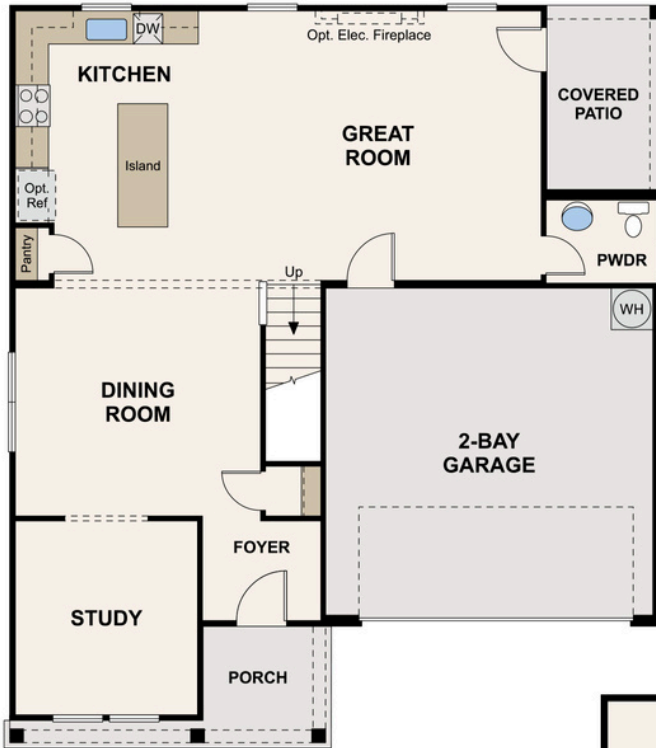

Reese

ELEVATIONS

2,404 Sq.Ft. | 3 Bed | 2.5 Bath | 2-Bay Garage | +Bonus Room

ELEVATION B

CenturyCommunities.com/PretoriaFalls | 615.234.6093

Price, plans and terms are effective on the date of publication and subject to change without notice. Depictions of homes or other features are conceptual. Decorative items and other items shown may be decorator suggestions that are not included in the purchase price and availability may vary. Persons in photos do not reflect racial preference and housing is open to all without regard to race, color, religion, sex, handicap, familial status, or national origin. ©08/2024 Century Communities.

2,404 Sq.Ft. | 3 Bed | 2.5 Bath | 2-Bay Garage | +Study & Bonus Room

FIRST FLOOR

SECOND FLOOR

CenturyCommunities.com/PretoriaFalls | 615.234.6093

Price, plans and terms are effective on the date of publication and subject to change without notice. Depictions of homes or other features are conceptual. Decorative items and other items shown may be decorator suggestions that are not included in the purchase price and availability may vary. Persons in photos do not reflect racial preference and housing is open to all without regard to race, color, religion, sex, handicap, familial status, or national origin. ©10/2024 Century Communities.